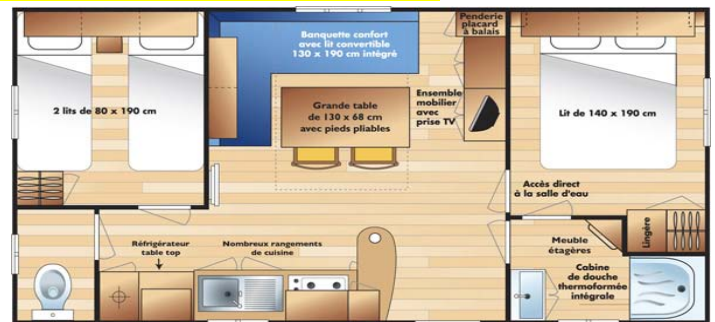

Furniture

1 table (130 x 68 cm)
2 chairs
1 garden table
4 garden chairs
1 parasol
2 gas cylinders

Two residence in function in 2005 and one in 2009

7,32 m x 4 m

(not approachable to the handicapped persons)

- Not supplied linen, as wellll as bed sheets and wrap bolsters.

Animals forbidden In the rents.

It is forbbiden to install a tent arounds the rents.

It is not authorized to smoke In the rentals.