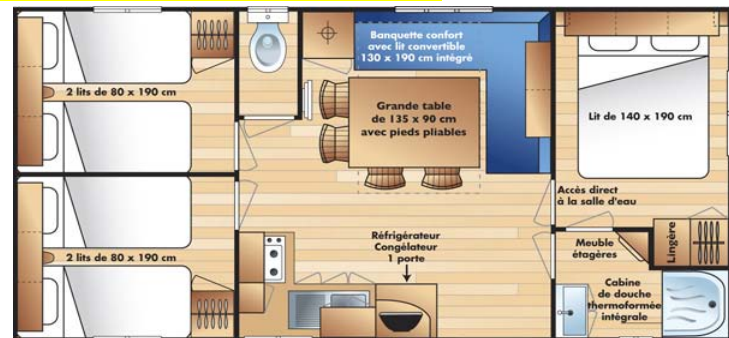

THE MOBILE RESIDENCES OF LEISURE

Description

3 bedrooms :

Bedroom parents : 1 bed 140 x190 cm with bed base in lattes
 Bedroom children : 4 beds 80 x190 cm with bed base in lattes
 Salle of bath : shower, washbasin – W.C.
 Stay : 1 convertible bed 130 x190 cm with bed base lattes
 Room : kitchen with sink, fires gas, oven microwaves,
 Basket aspirante, fridge-freezer, coffee-maker,
 Dining area with table and chairs.
 Télévision.
 Heating in all the rooms.
 Outside : wooden terrace with garden furniture and parasol.
 Possibility rent bed sheets and envelope bolster.
 Possibility of the service of cleaning.